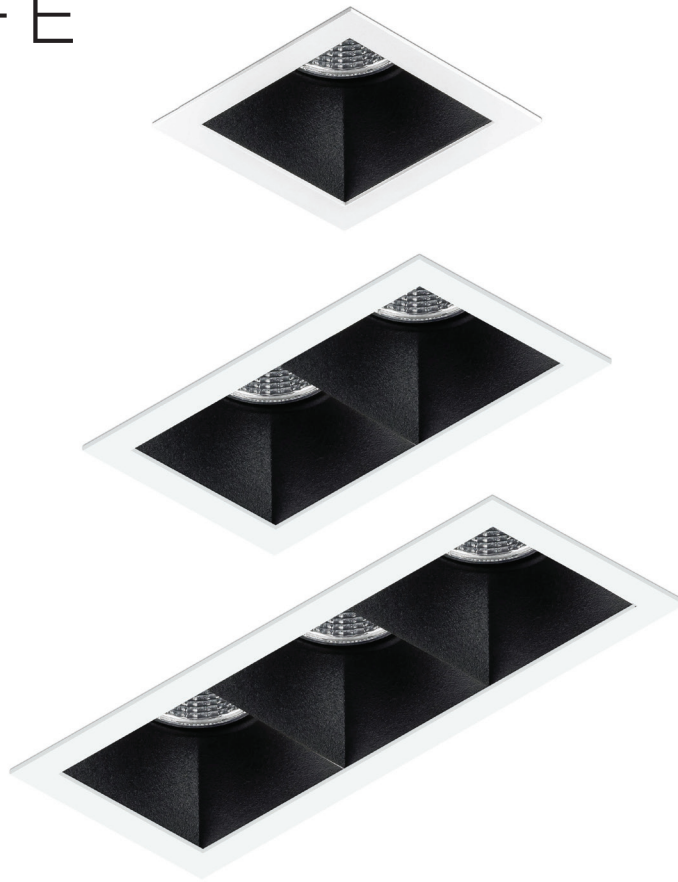

AYCLIFFE

FEATURES

- Low glare architectural downlight with black darklight baffle
- IP44 protective lens as standard
- 40° beam angle as standard
- Available in 3000K and 4000K

OPTIONS

• DALI	D
• Narrow beam reflector 20°	NAR
• 3000K	30
• 4000K	40
• 3hr emergency	E

ORDERING

Ref	LED modules	Luminaire power (W)	Luminaire Output (lm)	Dimensions (mm)
AYC8	1	8	645	85 x 85
AYC10	1	10	837	85 x 85
AYC15	2	15	1290	154 x 85
AYC22	2	22	1674	154 x 85
AYC25	3	25	1936	222 x 85
AYC34	3	34	2510	222 x 85