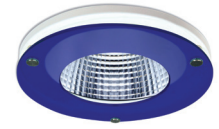

BEADNELL

Highly efficient recessed downlights using LED technology, providing extremely long life and low running costs

FEATURES

- Proven reliability with Philips control gear and LED's
- UGR<19 versions available
- Die-cast aluminium bezel
- Choice of 3000K or 4000K colour temperature
- Efficient cooling to ensure long life
- Long life >60,000hrs L70/B10

Chrome Bezel

Brushed Aluminium Bezel

White Anti-tamper Bezel

White Bezel Clear Dropped Glass

White Bezel Clear Halo Dropped Glass

White Bezel Etched Halo Dropped Glass

White Bezel Centre Etched Dropped Glass

White Bezel Blue Acrylic Halo

White Bezel Red Acrylic Halo

Etched Glass Mini Reflector

Blue Lens Mini Reflector

Red Lens Mini Reflector

Frosted Hi-light

Blue Hi-light

Blue Vertical Halo

Frosted Vertical Halo

IP54 Etched Glass

IP54 Clear Glass

IP54 Clear Polycarbonate

IP54 Opal Polycarbonate

IP54 Centre Etched Glass

IP54 Glass Scatter Dome

IP65 Clear Glass