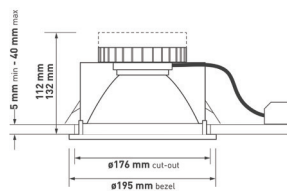

Technical line drawing