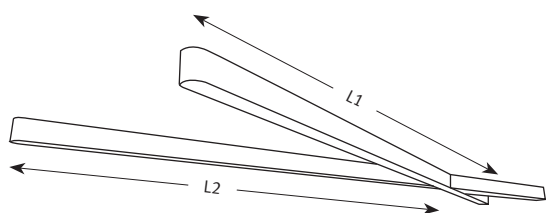

CROSS-LITE

FEATURES

- Aesthetic aluminium profile luminaire
- Special order RAL options available
- Supplied complete with suspension kit as standard

OPTIONS

• 3000K LED	3000
• 4000K LED	4000
• DALI	D
• RAL9005 black	BL
• RAL 9006 aluminium	AL
• RAL 9016 white	WH
• RAL XXXX	RAL
• Microprism diffuser	MP

ORDERING

Ref	Luminaire power (W)	Luminaire output (lm)	L1 (mm)	L2 (mm)
CROS98	98	8600	2297	1885
CROS125	125	14750	3433	3581