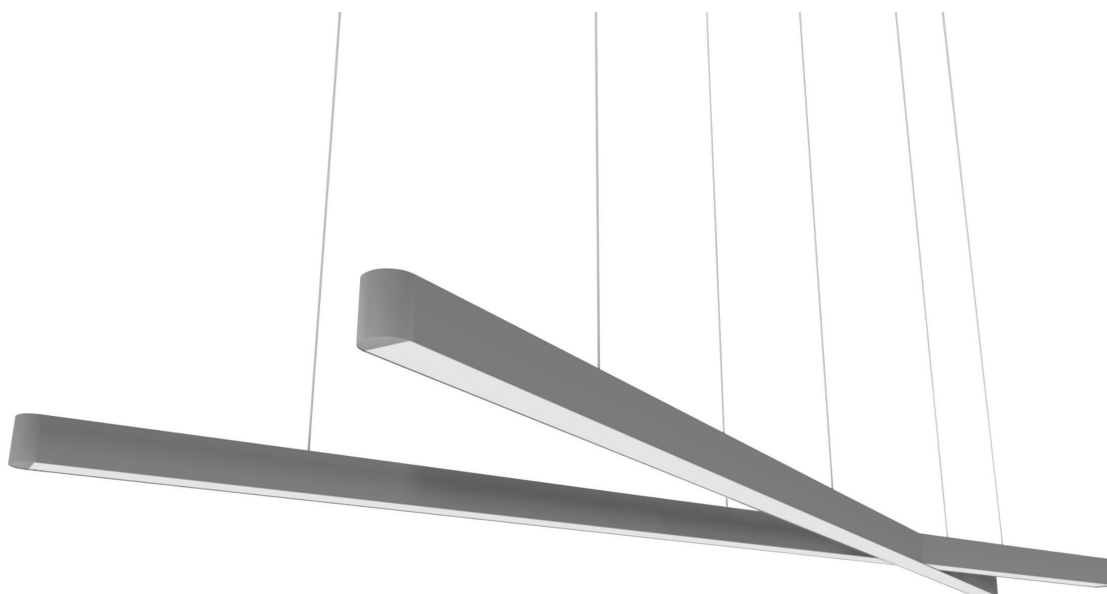

CROSS-LITE

FEATURES

- Aesthetic aluminium profile luminaire
- Special order RAL options available
- Supplied complete with suspension kit as standard

OPTIONS

• 3000K LED	3000
• 4000K LED	4000
• DALI	D
• RAL9005 black	BL
• RAL 9006 aluminium	AL
• RAL 9016 white	WH
• RAL XXXX	RAL
• Microprism diffuser	MP

ORDERING

Ref	Luminaire power (W)	Luminaire output (lm)	L1 (mm)	L2 (mm)
CROS98	98	8600	2297	1885
CROS125	125	14750	3433	3581