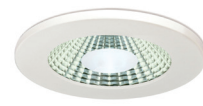

RYHOPE

FEATURES

- Tridonic LED and driver combination for optimum performance
- 100,000hr Tridonic driver for professional applications
- Depth of only 99mm

OPTIONS

• Emergency	E
• DALI	D
• 25° (narrow Beam) reflector	NB
• 40° (medium Beam) reflector	MB
• 60° (wide Beam) reflector	WB
• Colour temperature 3000k	30
• Colour temperature 4000k	40

Chrome Bezel

Brushed Aluminium Bezel

White Bezel Clear Halo

White Bezel Opal Halo

Frosted Hi-light

Blue Hi-light

Blue Vertical Halo

Frosted Vertical Halo

IP54 Glass Scatter Dome

IP54 Clear Glass

IP54 Centre Etched Glass

IP54 Fully Etched Glass

Kick Reflector

ORDERING

Ref	Luminaire power (W)	Luminaire output (lm)
RYH7	7	750
RYH15	15	1650
RYH18	18	1950
RYH24	24	2750
RYH30	30	3325