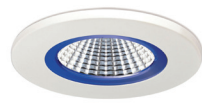

RYHOPE

FEATURES

- Tridonic LED and driver combination for optimum performance
- 100,000hr Tridonic driver for professional applications
- Depth of only 99mm

OPTIONS

• Emergency	E
• DALI	D
• 25° (narrow Beam) reflector	NB
• 40° (medium Beam) reflector	MB
• 60° (wide Beam) reflector	WB
• Colour temperature 3000k	30
• Colour temperature 4000k	40

Chrome Bezel

Brushed Aluminium Bezel

White Bezel Clear Halo

White Bezel Opal Halo

Frosted Hi-light

Blue Hi-light

Blue Vertical Halo

Frosted Vertical Halo

IP54 Glass Scatter Dome

IP54 Clear Glass

IP54 Centre Etched Glass

IP54 Fully Etched Glass

Kick Reflector

ORDERING

Ref	Luminaire power (W)	Luminaire output (lm)
RYH7	7	750
RYH15	15	1650
RYH18	18	1950
RYH24	24	2750
RYH30	30	3325