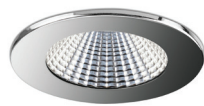

RYHOPE

FEATURES

- Tridonic LED and driver combination for optimum performance
- 100,000hr Tridonic driver for professional applications
- Depth of only 99mm

OPTIONS

• Emergency	E
• DALI	D
• 25° (narrow Beam) reflector	NB
• 40° (medium Beam) reflector	MB
• 60° (wide Beam) reflector	WB
• Colour temperature 3000k	30
• Colour temperature 4000k	40

Chrome Bezel

Brushed Aluminium Bezel

White Bezel Clear Halo

White Bezel Opal Halo

Frosted Hi-light

Blue Hi-light

Blue Vertical Halo

Frosted Vertical Halo