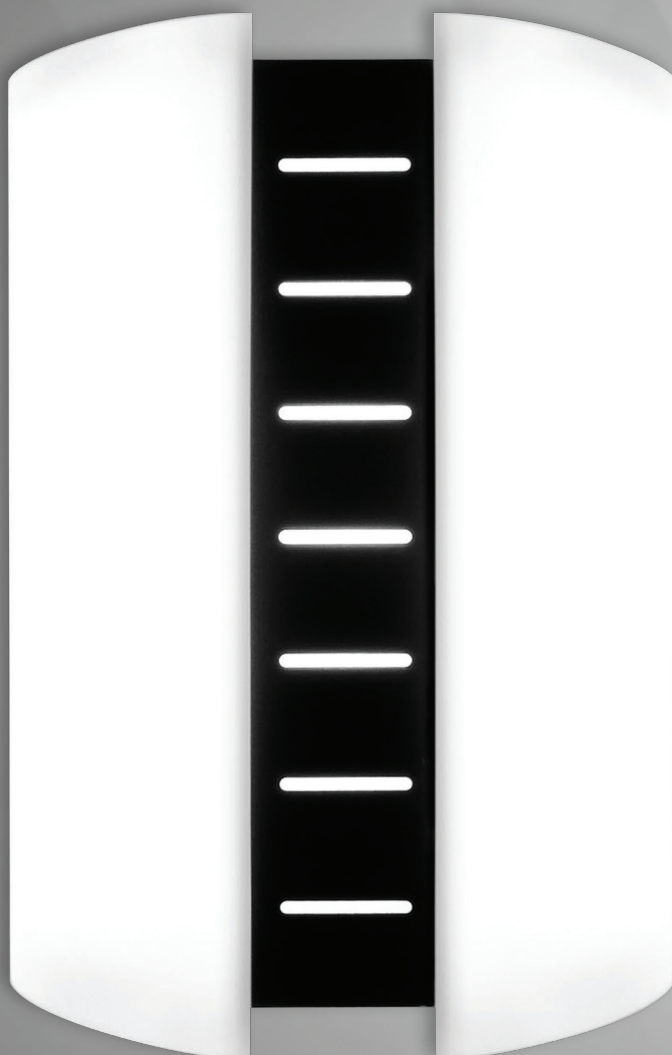

WARKWORTH

Decorative LED wall light

FEATURES

- Extruded acrylic diffuser
- Tridonic CLE LEDs and driver combination for optimum performance
- Long life 50,000hrs L70/B10

ORDERING

Ref	Luminaire output (lm)	Colour temp (K)	Luminaire power (W)
WAR10/30	250	3000	10.2
WAR10/40	275	4000	10.2
WAR15/30	325	3000	15.3
WAR15/40	350	4000	15.4